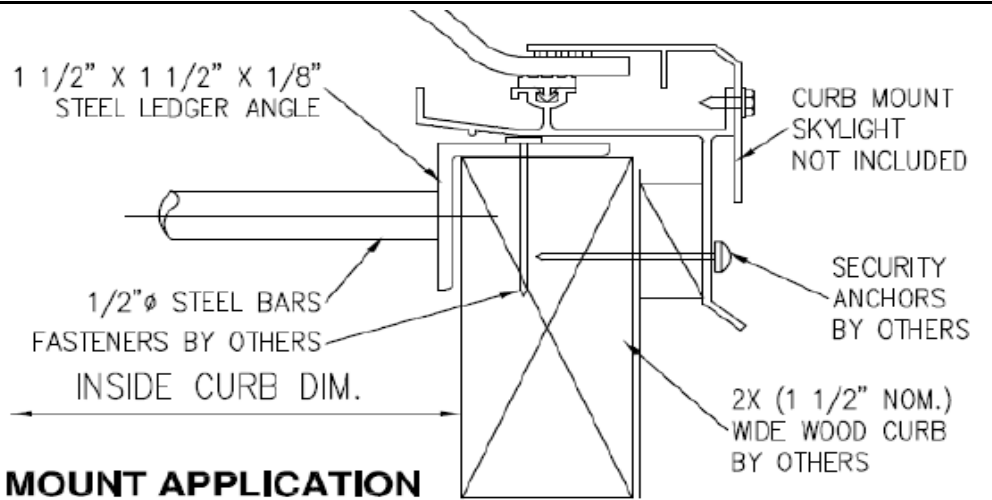

4896-BB11

Not to Scale

CURB MOUNT APPLICATION

SELF FLASHING APPLICATION

FINISH			
<input type="radio"/>	White Powder Coat	<input type="radio"/>	Other: _____
INSIDE CURB DIM.		INSIDE CURB DIM.	
4848	48" x 48"	4896	48" x 96"