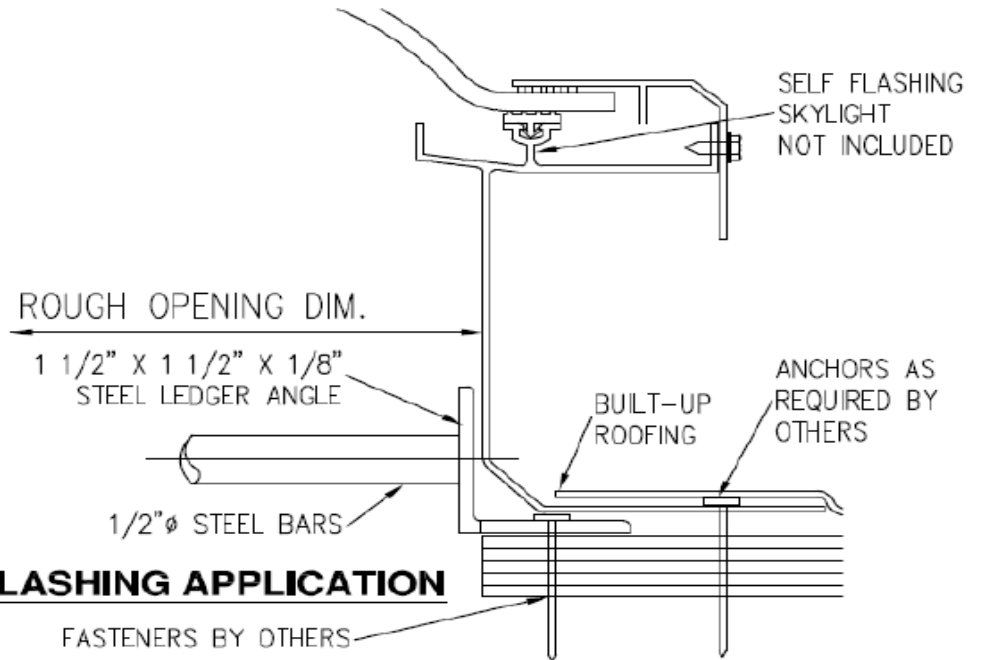

4896-BB11

Not to Scale

CURB MOUNT APPLICATION

SELF FLASHING APPLICATION

FINISH			
<input type="radio"/>	White Powder Coat	<input type="radio"/>	Other: _____
INSIDE CURB DIM.		INSIDE CURB DIM.	
4848	48" x 48"	4896	48" x 96"